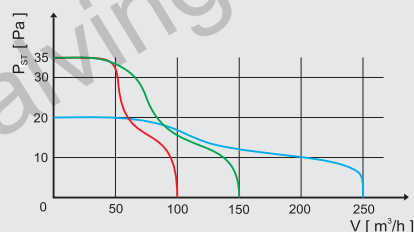

Характеристики на налягането:
Pressure characteristics: